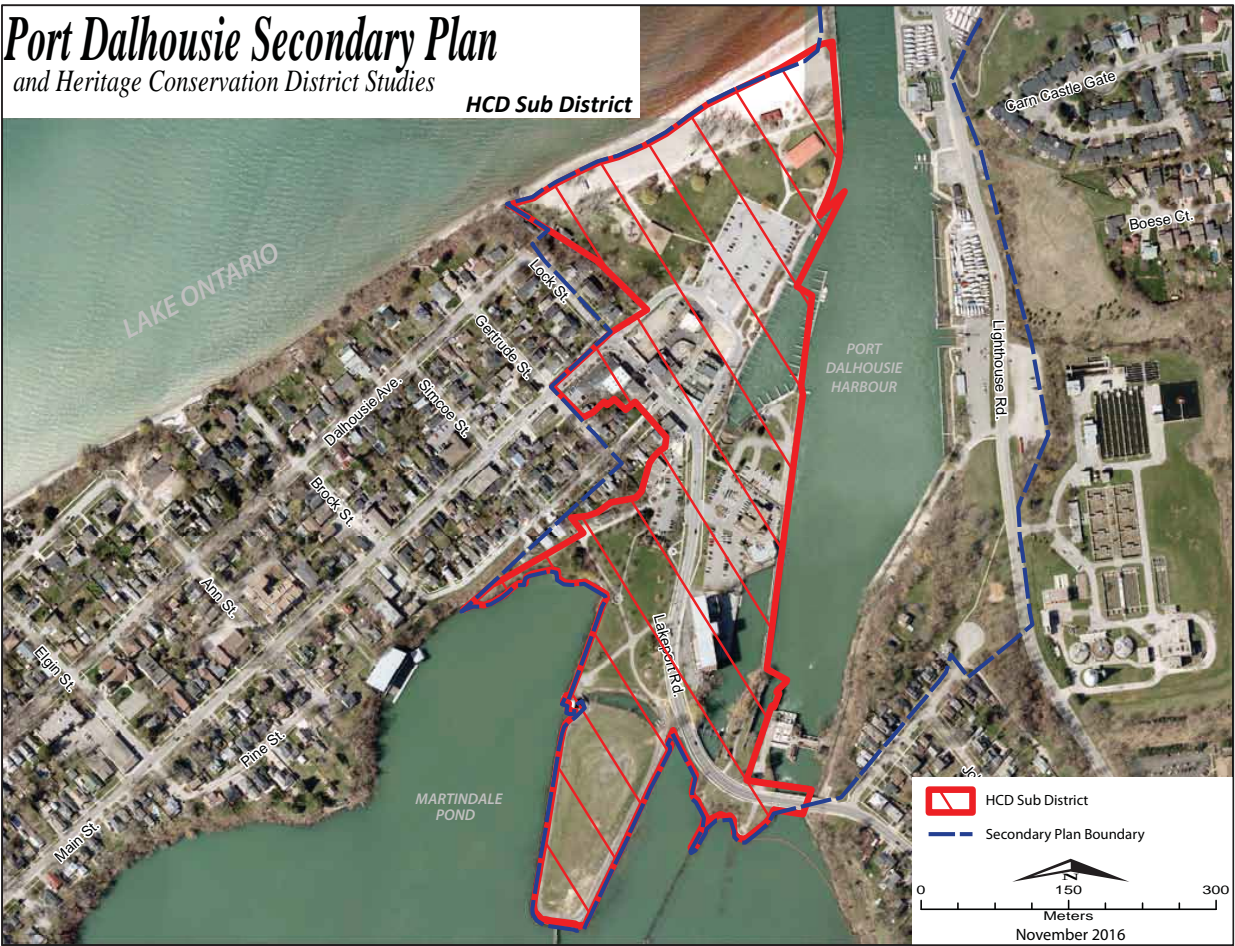

# Port Dalhousie Secondary Plan and Heritage Conservation District Studies

HCD Sub District

 HCD Sub District

 Secondary Plan Boundary

  
0 150 300  
Meters  
November 2016