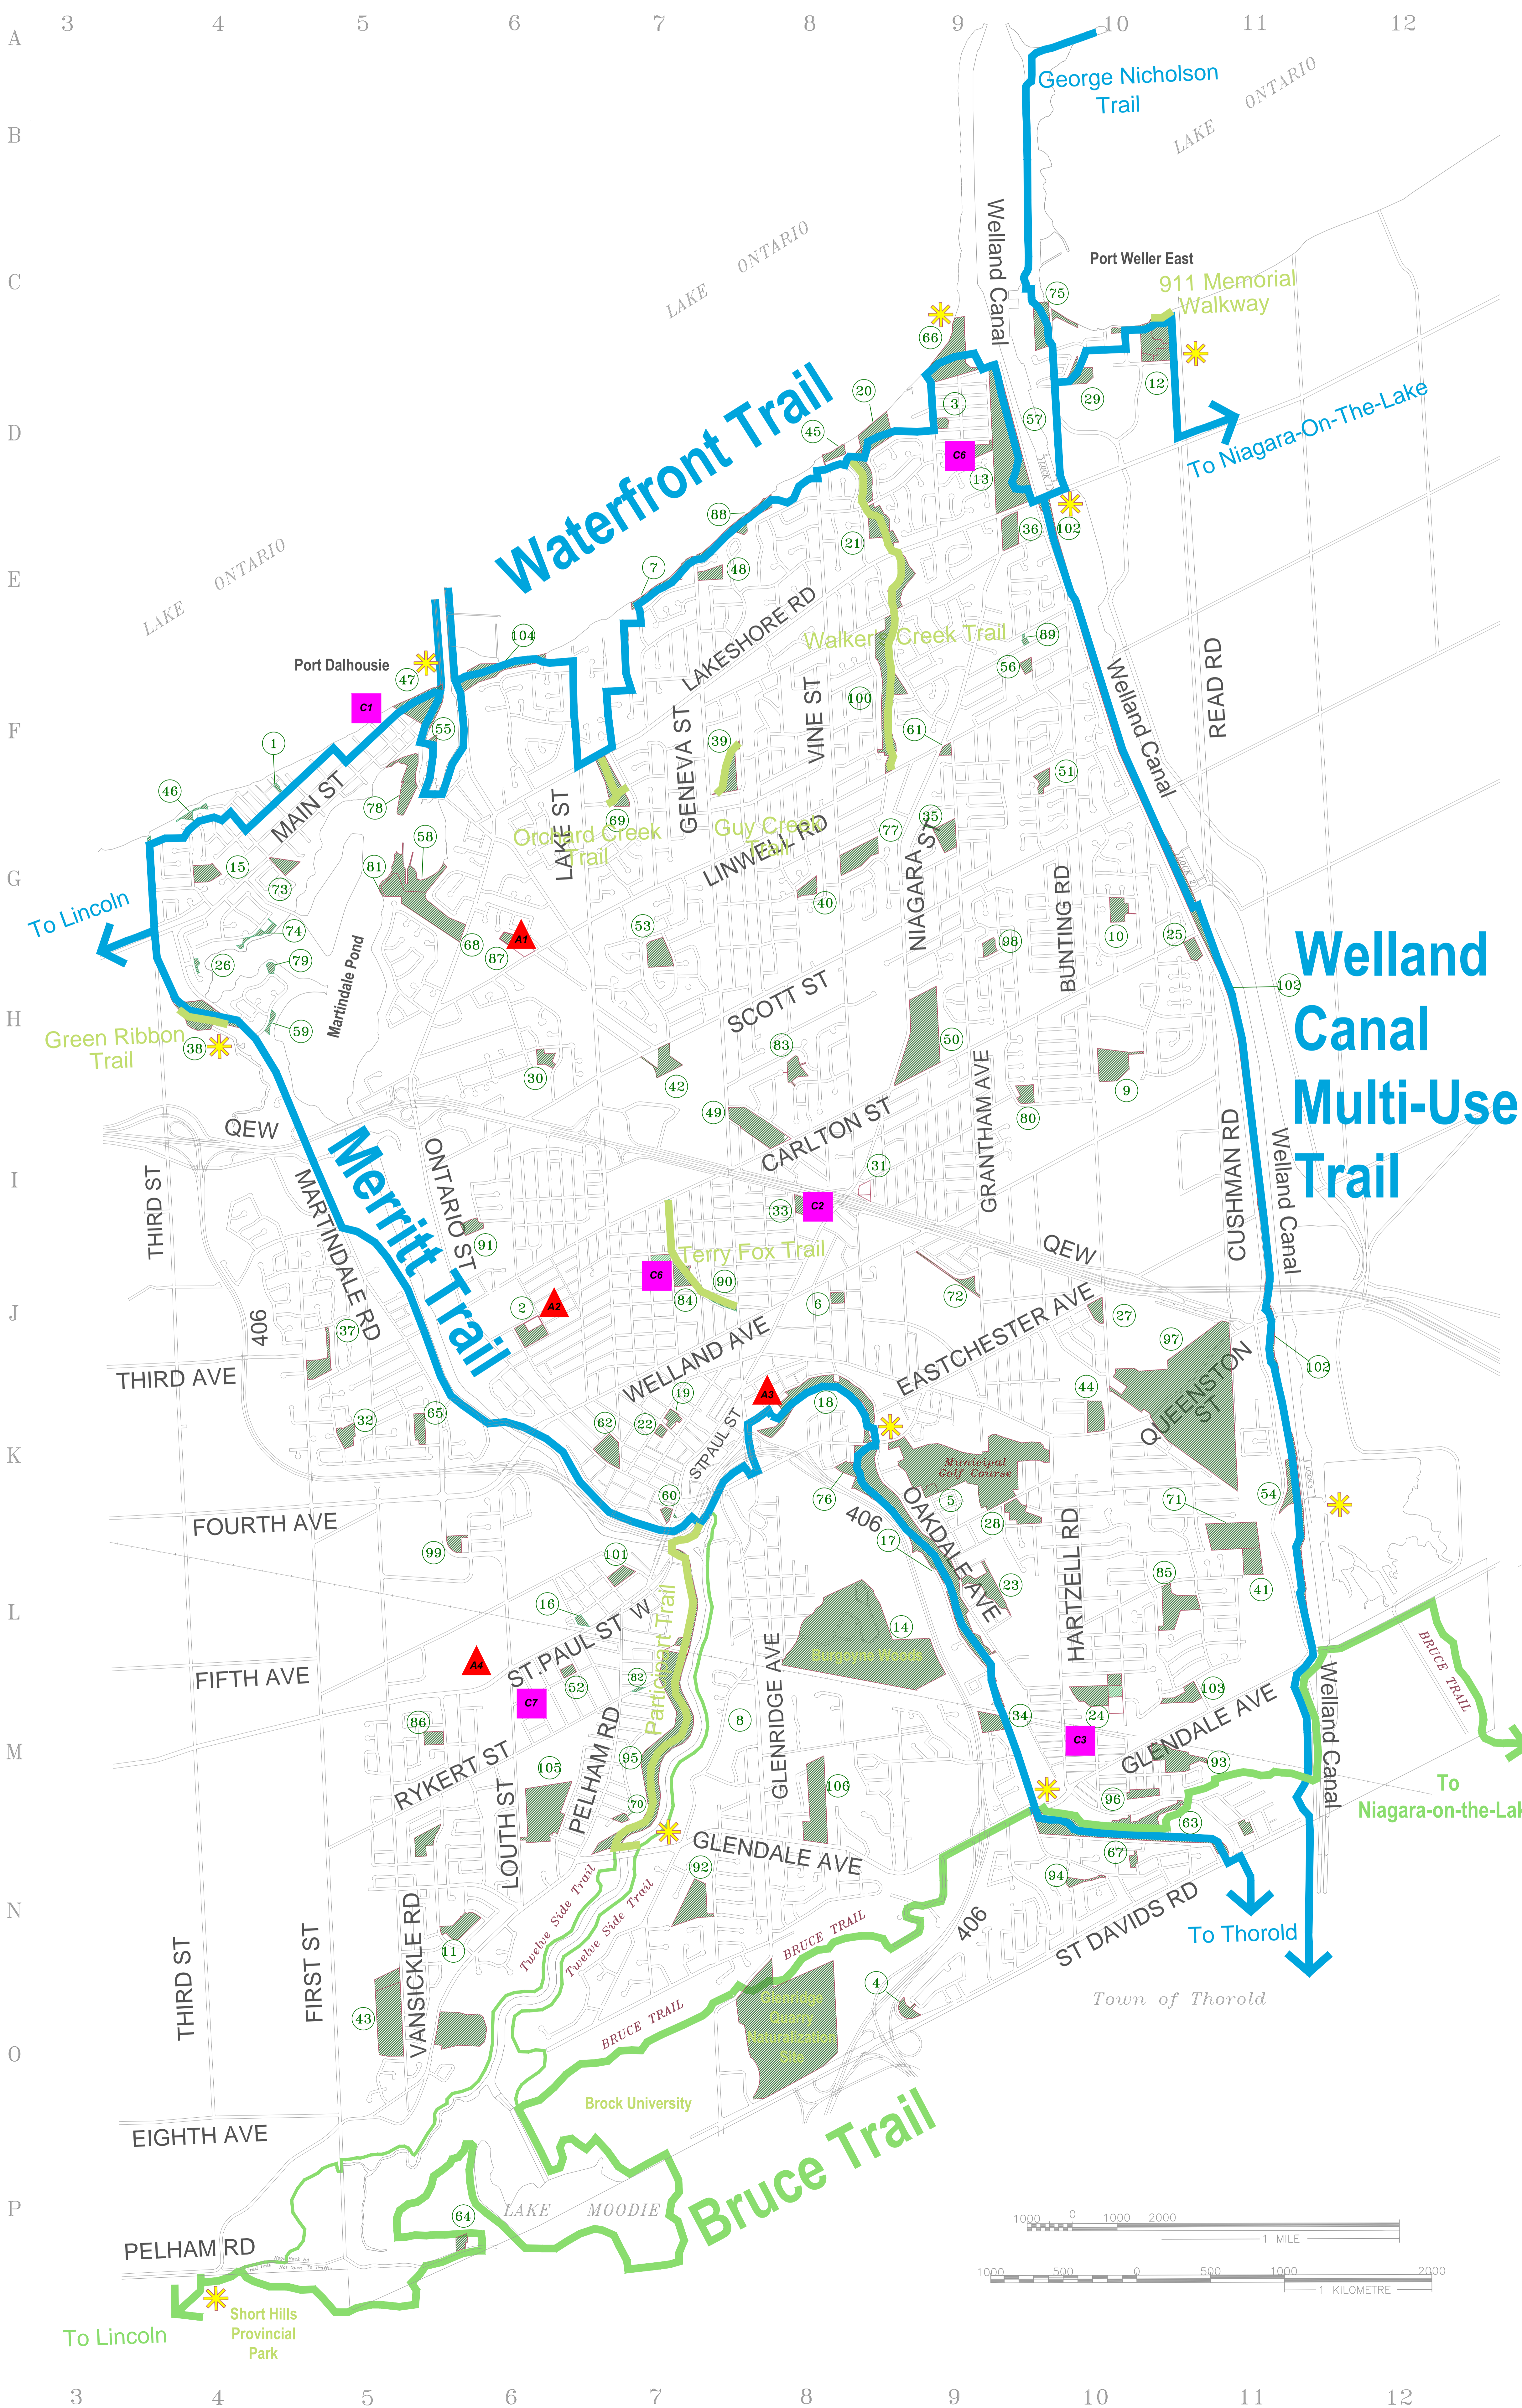

St. Catharines Trail System

- Primary Trail
- Secondary Trail
- Club Trail
- Parks/Green Spaces
- ▲ Arenas
- Community Centres
- ✳ Staging Area w/Parking

LISTING OF PARK NAMES

- 1 ABBEY MEWS F4
- 2 ALEX MCKENZIE PARK J6
- 3 ARTHUR STREET PARK D9
- 4 BARBICAN HEIGHTS PARK O9
- 5 BARLEY DRIVE PARK K9
- 6 BARTLETT PARK J8
- 7 BELMONT PARK E7
- 8 BELTON PARK M8
- 9 BERKLEY PARK H10
- 10 BERMUDA PARK G10
- 11 BROCKVIEW PARK N5
- 12 HAPPY ROLF'S C10
- 13 BOGART STREET PARK D9
- 14 BURGoyNE WOODS L8,9
- 15 CAMBRIA DRIVE PARK G4
- 16 CAMERON PARK L6
- 17 CANAL VALLEY K,L9
- 18 CENTENNIAL GARDENS J,K8
- 19 CENTENNIAL LIBRARY K7
- 20 CHERIE ROAD PARK D8,9
- 21 CINDY DRIVE PARK D,E8,9
- 22 CITY HALL K7
- 23 CLIFFORD'S CREEK PARK L9
- 24 COMMUNITY PARK L,M10
- 25 CUSHMAN ROAD PARK G11
- 26 DALEMERE PARK C,H4
- 27 DOUGLAS PARK J10
- 28 EASTMOUNT PARK K9,10
- 29 EASTPORT PARK D10
- 30 ELMA STREET PARK H6
- 31 FACER STREET PARK I8,9
- 32 FAIRHAVEN PARK K5
- 33 FITZGERALD PARK J8
- 34 GLENGARY PARK M9
- 35 GRANTHAM AVENUE PARK G9
- 36 GRANTHAM LIONS PARK D,E9
- 37 GRAPEVIEW PARK J5
- 38 GREEN RIBBON TRAIL H4
- 39 GUY ROAD PARK F7,8
- 40 HARCOVE PARK C8
- 41 JOHN DEMPSEY PARK L11
- 42 JOHN PAGE PARK H7
- 43 JOSEPH McCAFFERY PARK N,O5
- 44 KERNAHAN PARK K10
- 45 LAKEBREEZE PARK D8
- 46 LAKEFRONT PARK F,G4
- 47 LAKESIDE PARK F5
- 48 LAKEVIEW PARK E7
- 49 LANCASTER PARK I8
- 50 PEARSON PARK H9
- 51 LOCKVIEW PARK F10
- 52 LINCOLN PARK L6
- 53 LINLAKE PARK G,H7
- 54 LOCK 3 MUSEUM K11
- 55 LOCKHART POINT F5
- 56 LOUIS PARK E,F9,10
- 57 MALCOLMSON PARK D9
- 58 MARTINDALE PARK G5,6
- 59 MARTINDALE POND LOOKOUT H4
- 60 MEMORIAL & MERRITT PARKS K7
- 61 MONARCH PARK F9
- 62 MONTEBELLO PARK K7
- 63 MOUNTAIN LOCKS M10
- 64 MOUNTAIN MILLS MUSEUM P5
- 65 MOUNTAINVIEW PARK K5
- 66 MUNICIPAL BEACH C,D9
- 67 NEELON PARK N10
- 68 JAYCEE GARDENS G5,6
- 69 ORCHARD PARK F,G7
- 70 PARKER STREET PARK M7
- 71 PIC LEESON PARK K,L11
- 72 PLYMOUTH AVE. PARK J9
- 73 PORT DALHOUSIE LIONS PARK G4,5
- 74 PORT MASTER PARK G4
- 75 PORT WELLER EAST PARK C9,10
- 76 PRINCESS PARK K8
- 77 REALTY PARK C8
- 78 RENNIE PARK F5
- 79 RICHARDSON'S CREEK LOOKOUT H4
- 80 ROEHAMPTON PARK H9,10
- 81 ROYAL HENLEY PARK G5
- 82 RYKERT STREET PARK L7
- 83 ST ALFRED'S PARK H8
- 84 ST PATRICK'S PARK J7
- 85 SECORD WOODS PARK L10,11
- 86 SHAUNA PARK M5,6
- 87 SHERIDAN PARK G6
- 88 SPRING GARDEN PARK D,E8,E7
- 89 TECUMSEH PARK E9
- 90 TERRY FOX TRAIL I,J7
- 91 TOROSIAN PARK I6
- 92 TOWN & COUNTRY PARK N7
- 93 TRAPPER LEO PARK M10,11
- 94 TREEVIEW PARK N10
- 95 TWELVE MILE CREEK M7
- 96 VALLEYVIEW PARK M10
- 97 VICTORIA LAWN CEMETERY J10
- 98 VILLAGE GATE PARK G9
- 99 VINTAGE PARK K,L6
- 100 WALKER'S CREEK E,F8,9
- 101 WALKINSHAW PARK L7
- 102 WELLDAN CANALS PARKWAY
- 103 WEMBLEY DRIVE PARK M11
- 104 WESTCLIFFE PARK E,F6
- 105 WEST PARK M6
- 106 WOODGALE PARK M8