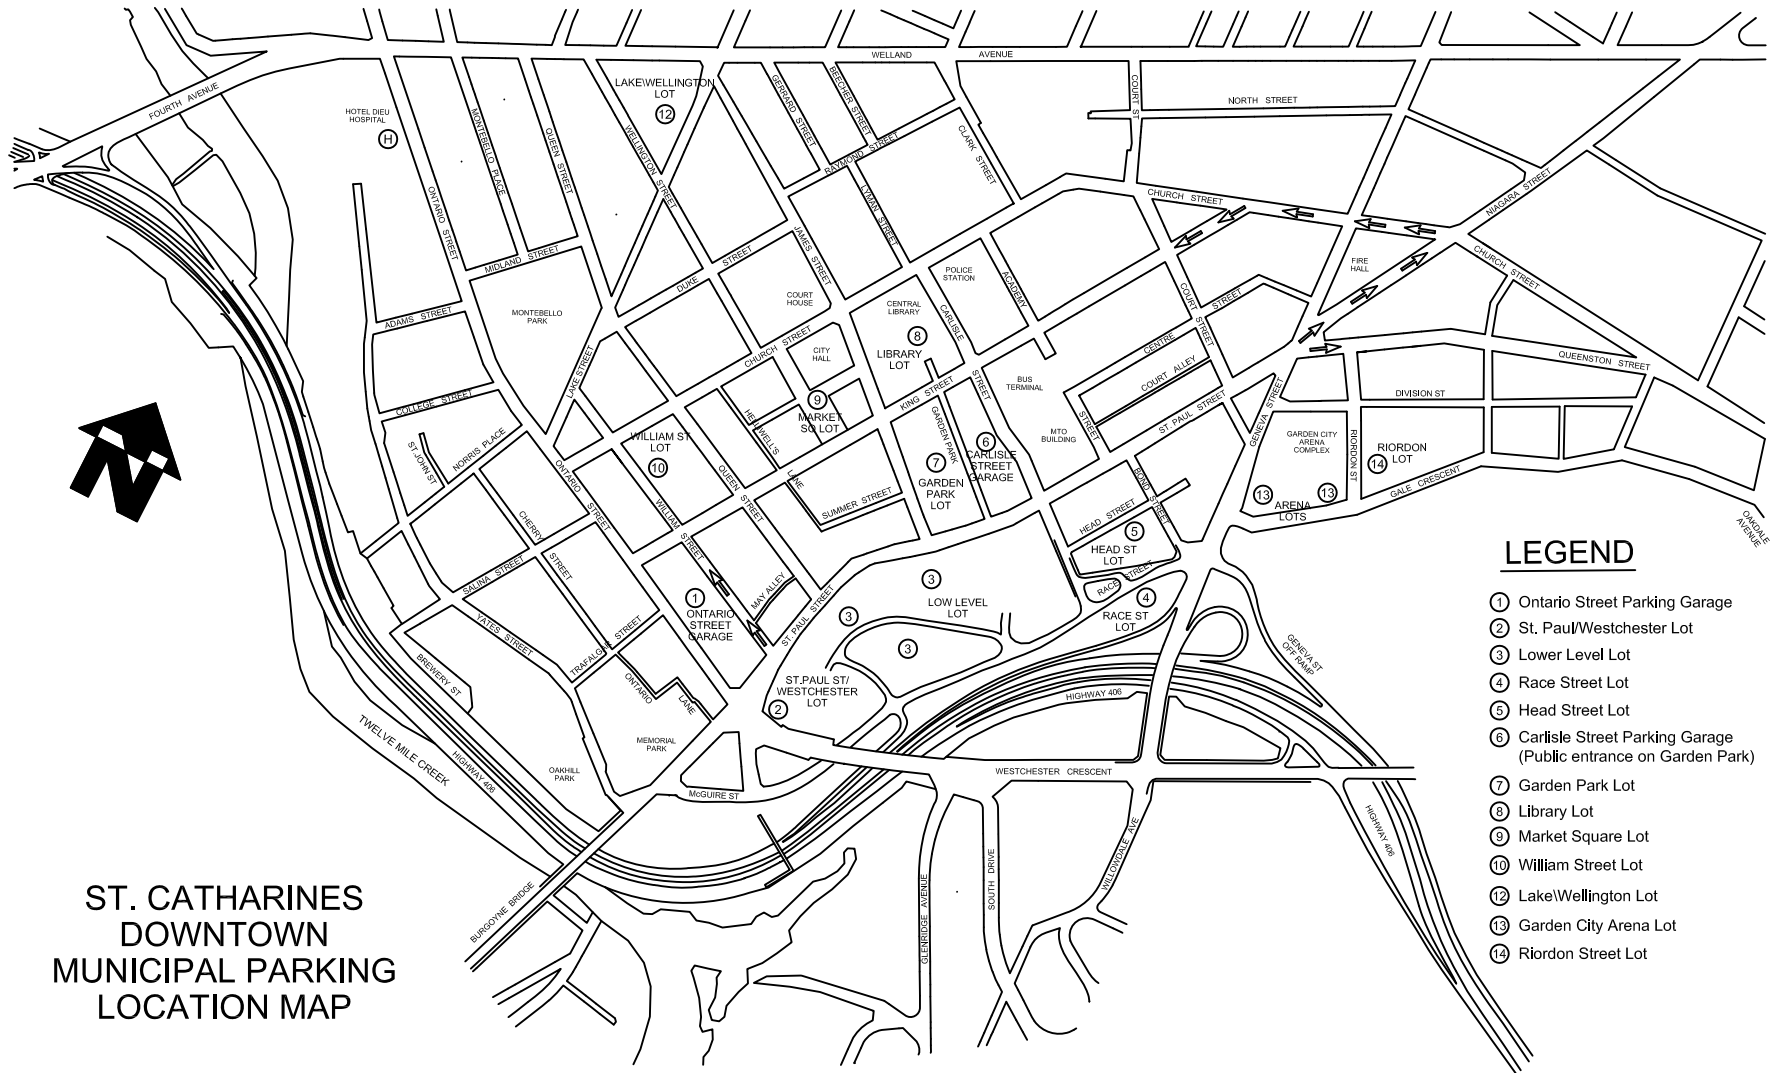

**ST. CATHARINES  
DOWNTOWN  
MUNICIPAL PARKING  
LOCATION MAP**

**LEGEND**

- ① Ontario Street Parking Garage
- ② St. Paul/Westchester Lot
- ③ Lower Level Lot
- ④ Race Street Lot
- ⑤ Head Street Lot
- ⑥ Carlisle Street Parking Garage  
(Public entrance on Garden Park)
- ⑦ Garden Park Lot
- ⑧ Library Lot
- ⑨ Market Square Lot
- ⑩ William Street Lot
- ⑫ Lake/Wellington Lot
- ⑬ Garden City Arena Lot
- ⑭ Riordon Street Lot