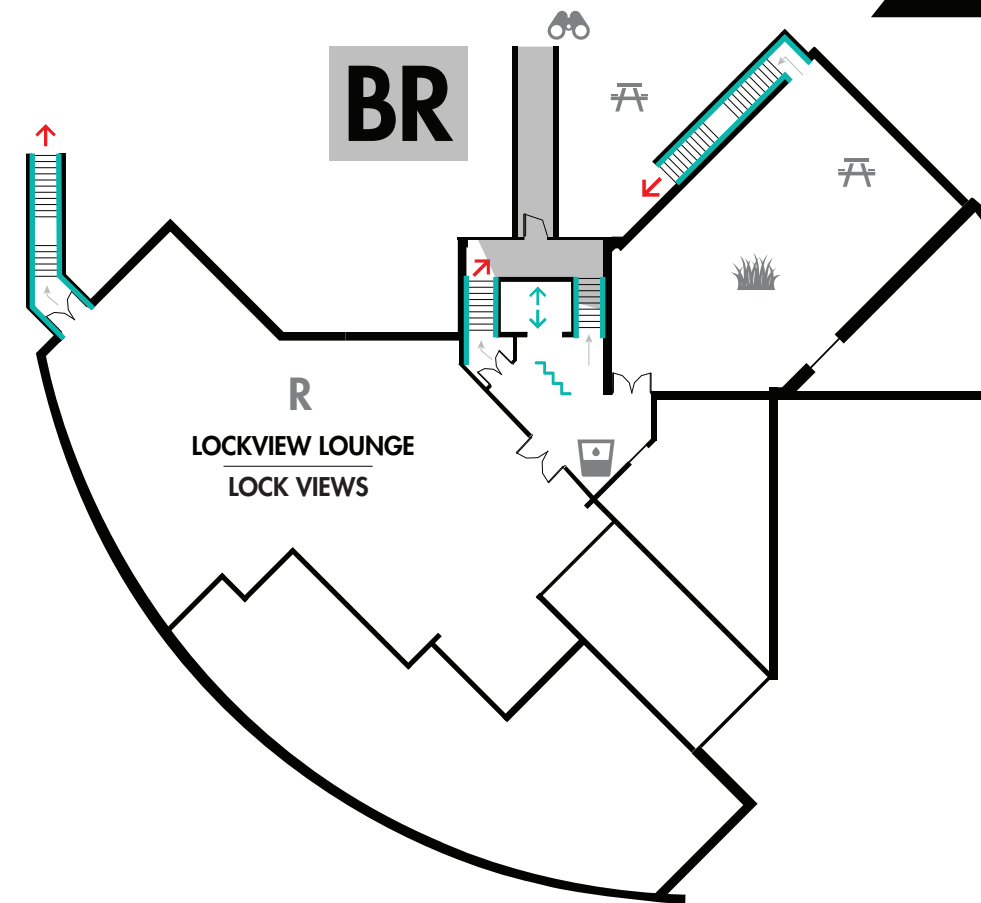

# Museum Map 1

# 2

- |  |                  |  |                       |
|--|------------------|--|-----------------------|
|  | ELEVATOR         |  | SENSORY BACKPACK      |
|  | STAIRCASE        |  | PLAY-ALONG TOY TOUR   |
|  | EMERGENCY EXITS  |  | FOLLOW THE NORTH STAR |
|  | INFORMATION DESK |  | AUDIO GUIDE AVAILABLE |
|  | GIFT SHOP        |  | INCLUSIVE RESTROOM    |
|  | COAT ROOM        |  | ACCESSIBLE RESTROOM   |
|  | WATER FOUNTAIN   |  | ROOFTOP GARDEN        |
|  | REST AREA        |  | PICNIC AREA           |
|  |                  |  | VIEWING PLATFORM      |