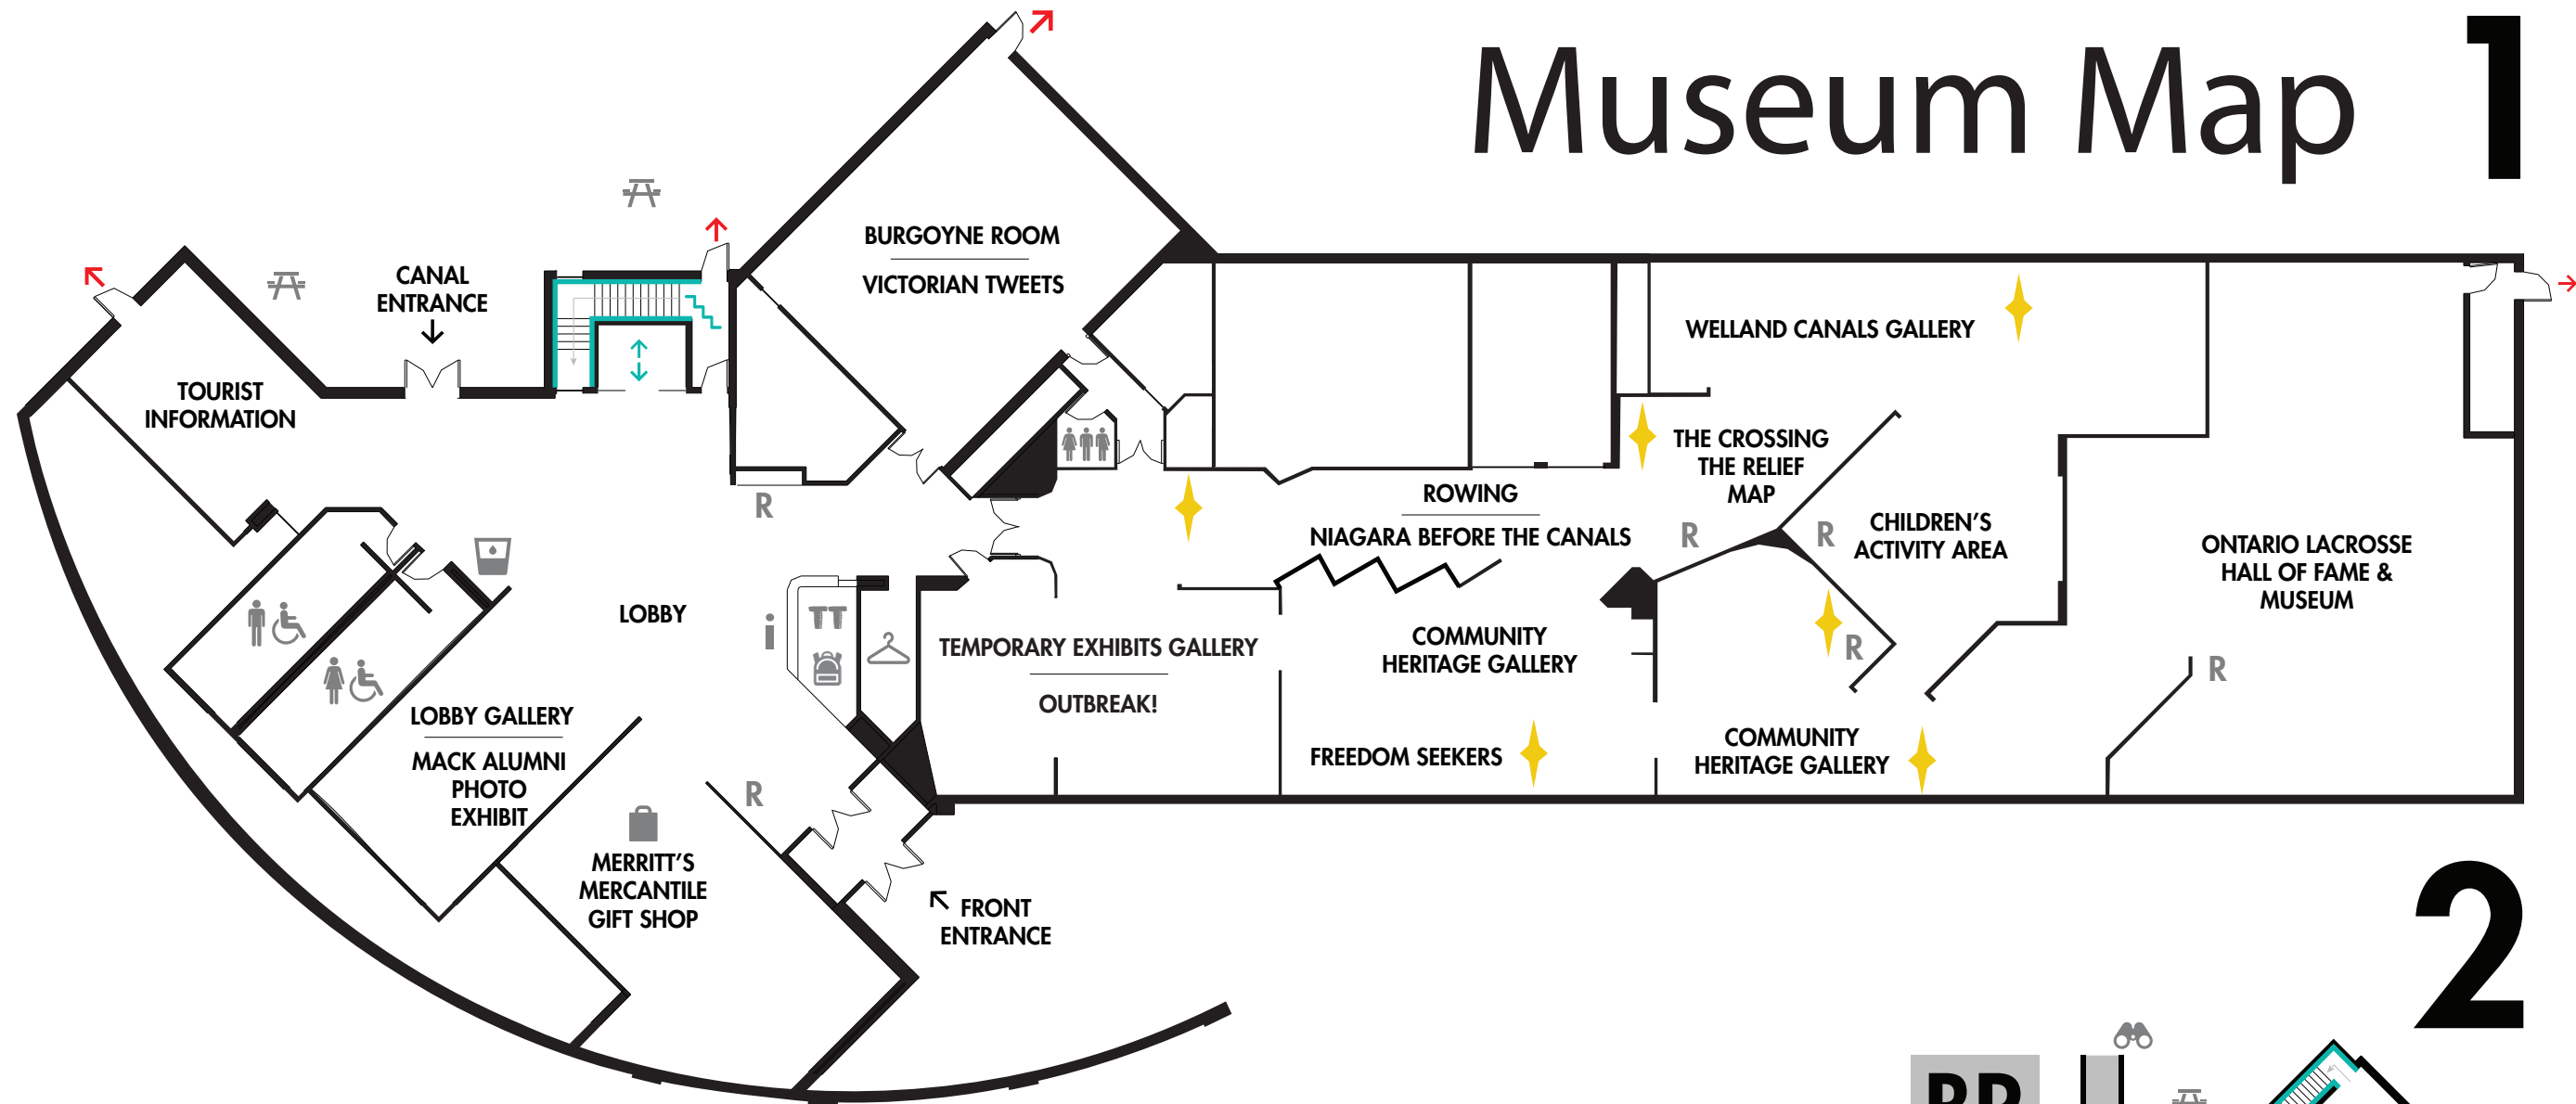

# Museum Map 1

# 2

- |  |                  |  |                       |
|--|------------------|--|-----------------------|
|  | ELEVATOR         |  | SENSORY BACKPACK      |
|  | STAIRCASE        |  | PLAY-ALONG TOY TOUR   |
|  | EMERGENCY EXITS  |  | FOLLOW THE NORTH STAR |
|  | INFORMATION DESK |  | AUDIO GUIDE AVAILABLE |
|  | GIFT SHOP        |  | INCLUSIVE RESTROOM    |
|  | COAT ROOM        |  | ACCESSIBLE RESTROOM   |
|  | WATER FOUNTAIN   |  | ROOFTOP GARDEN        |
|  | REST AREA        |  | PICNIC AREA           |
|  |                  |  | VIEWING PLATFORM      |