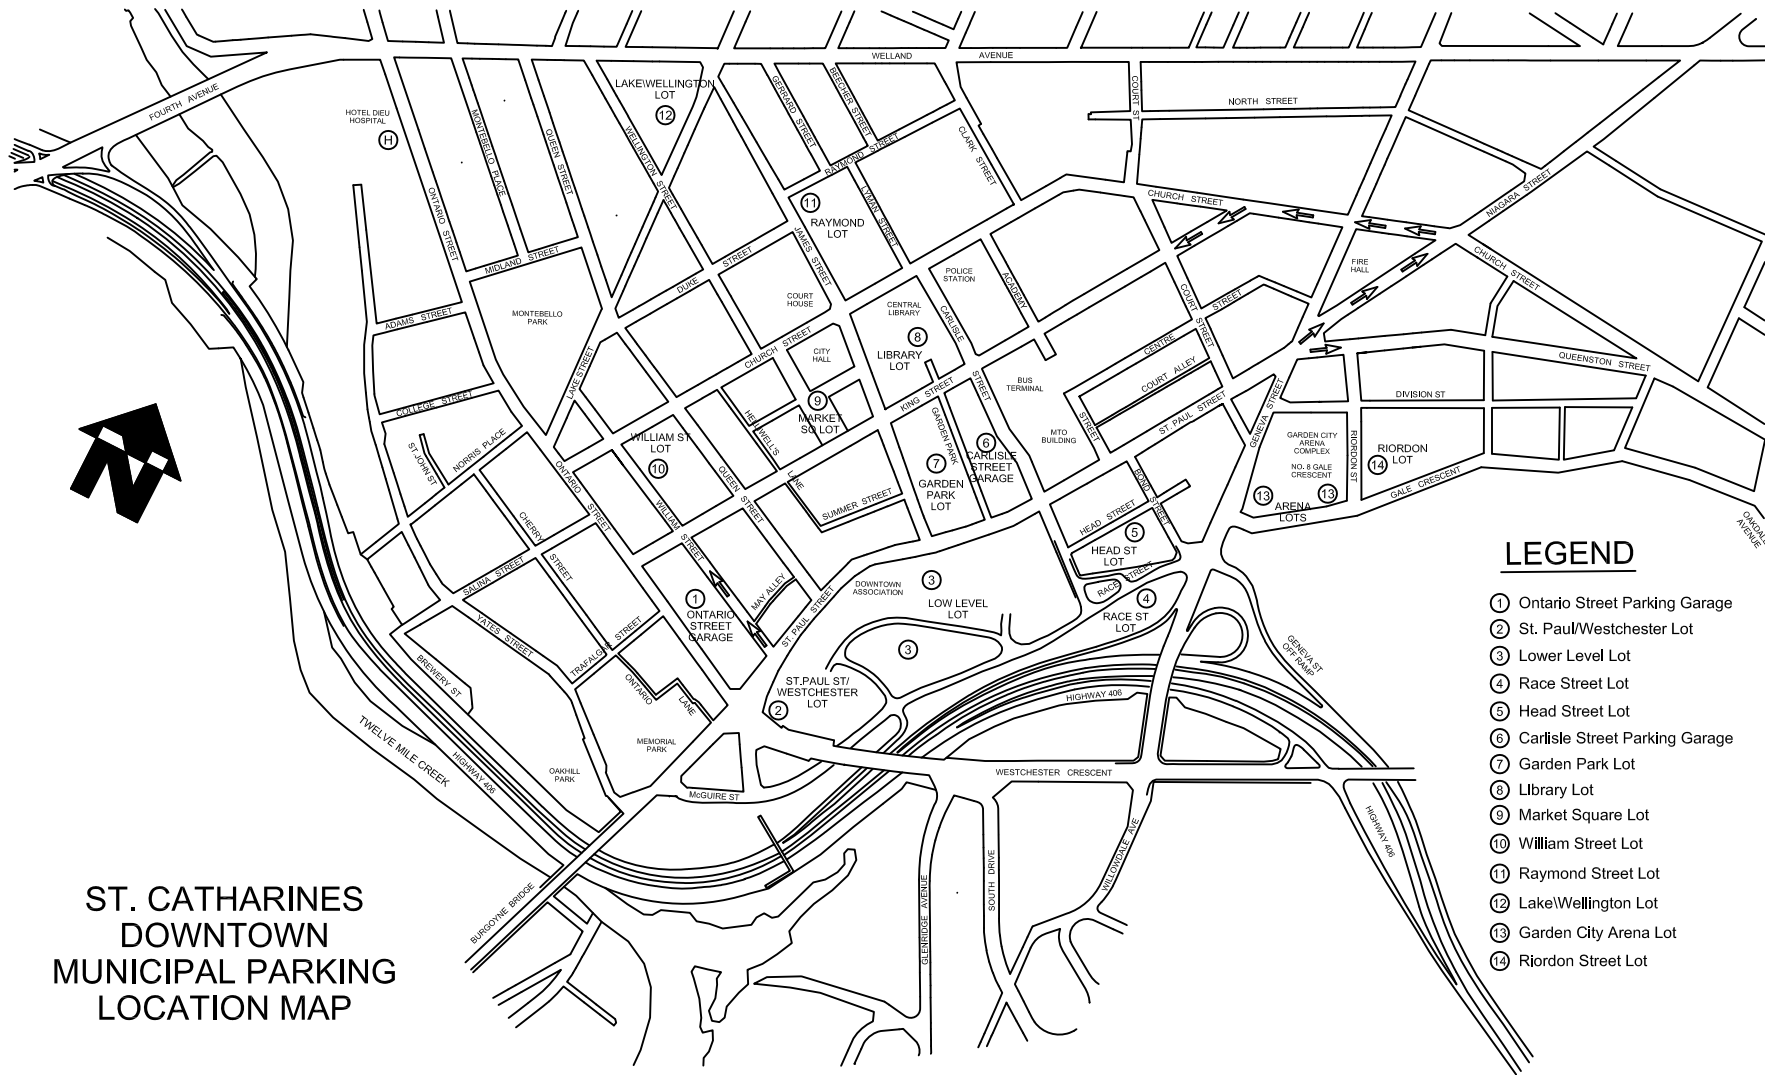

**ST. CATHARINES
DOWNTOWN
MUNICIPAL PARKING
LOCATION MAP**

LEGEND

- ① Ontario Street Parking Garage
- ② St. Paul/Westchester Lot
- ③ Lower Level Lot
- ④ Race Street Lot
- ⑤ Head Street Lot
- ⑥ Carlisle Street Parking Garage
- ⑦ Garden Park Lot
- ⑧ Library Lot
- ⑨ Market Square Lot
- ⑩ William Street Lot
- ⑪ Raymond Street Lot
- ⑫ LakeWellington Lot
- ⑬ Garden City Arena Lot
- ⑭ Riordon Street Lot